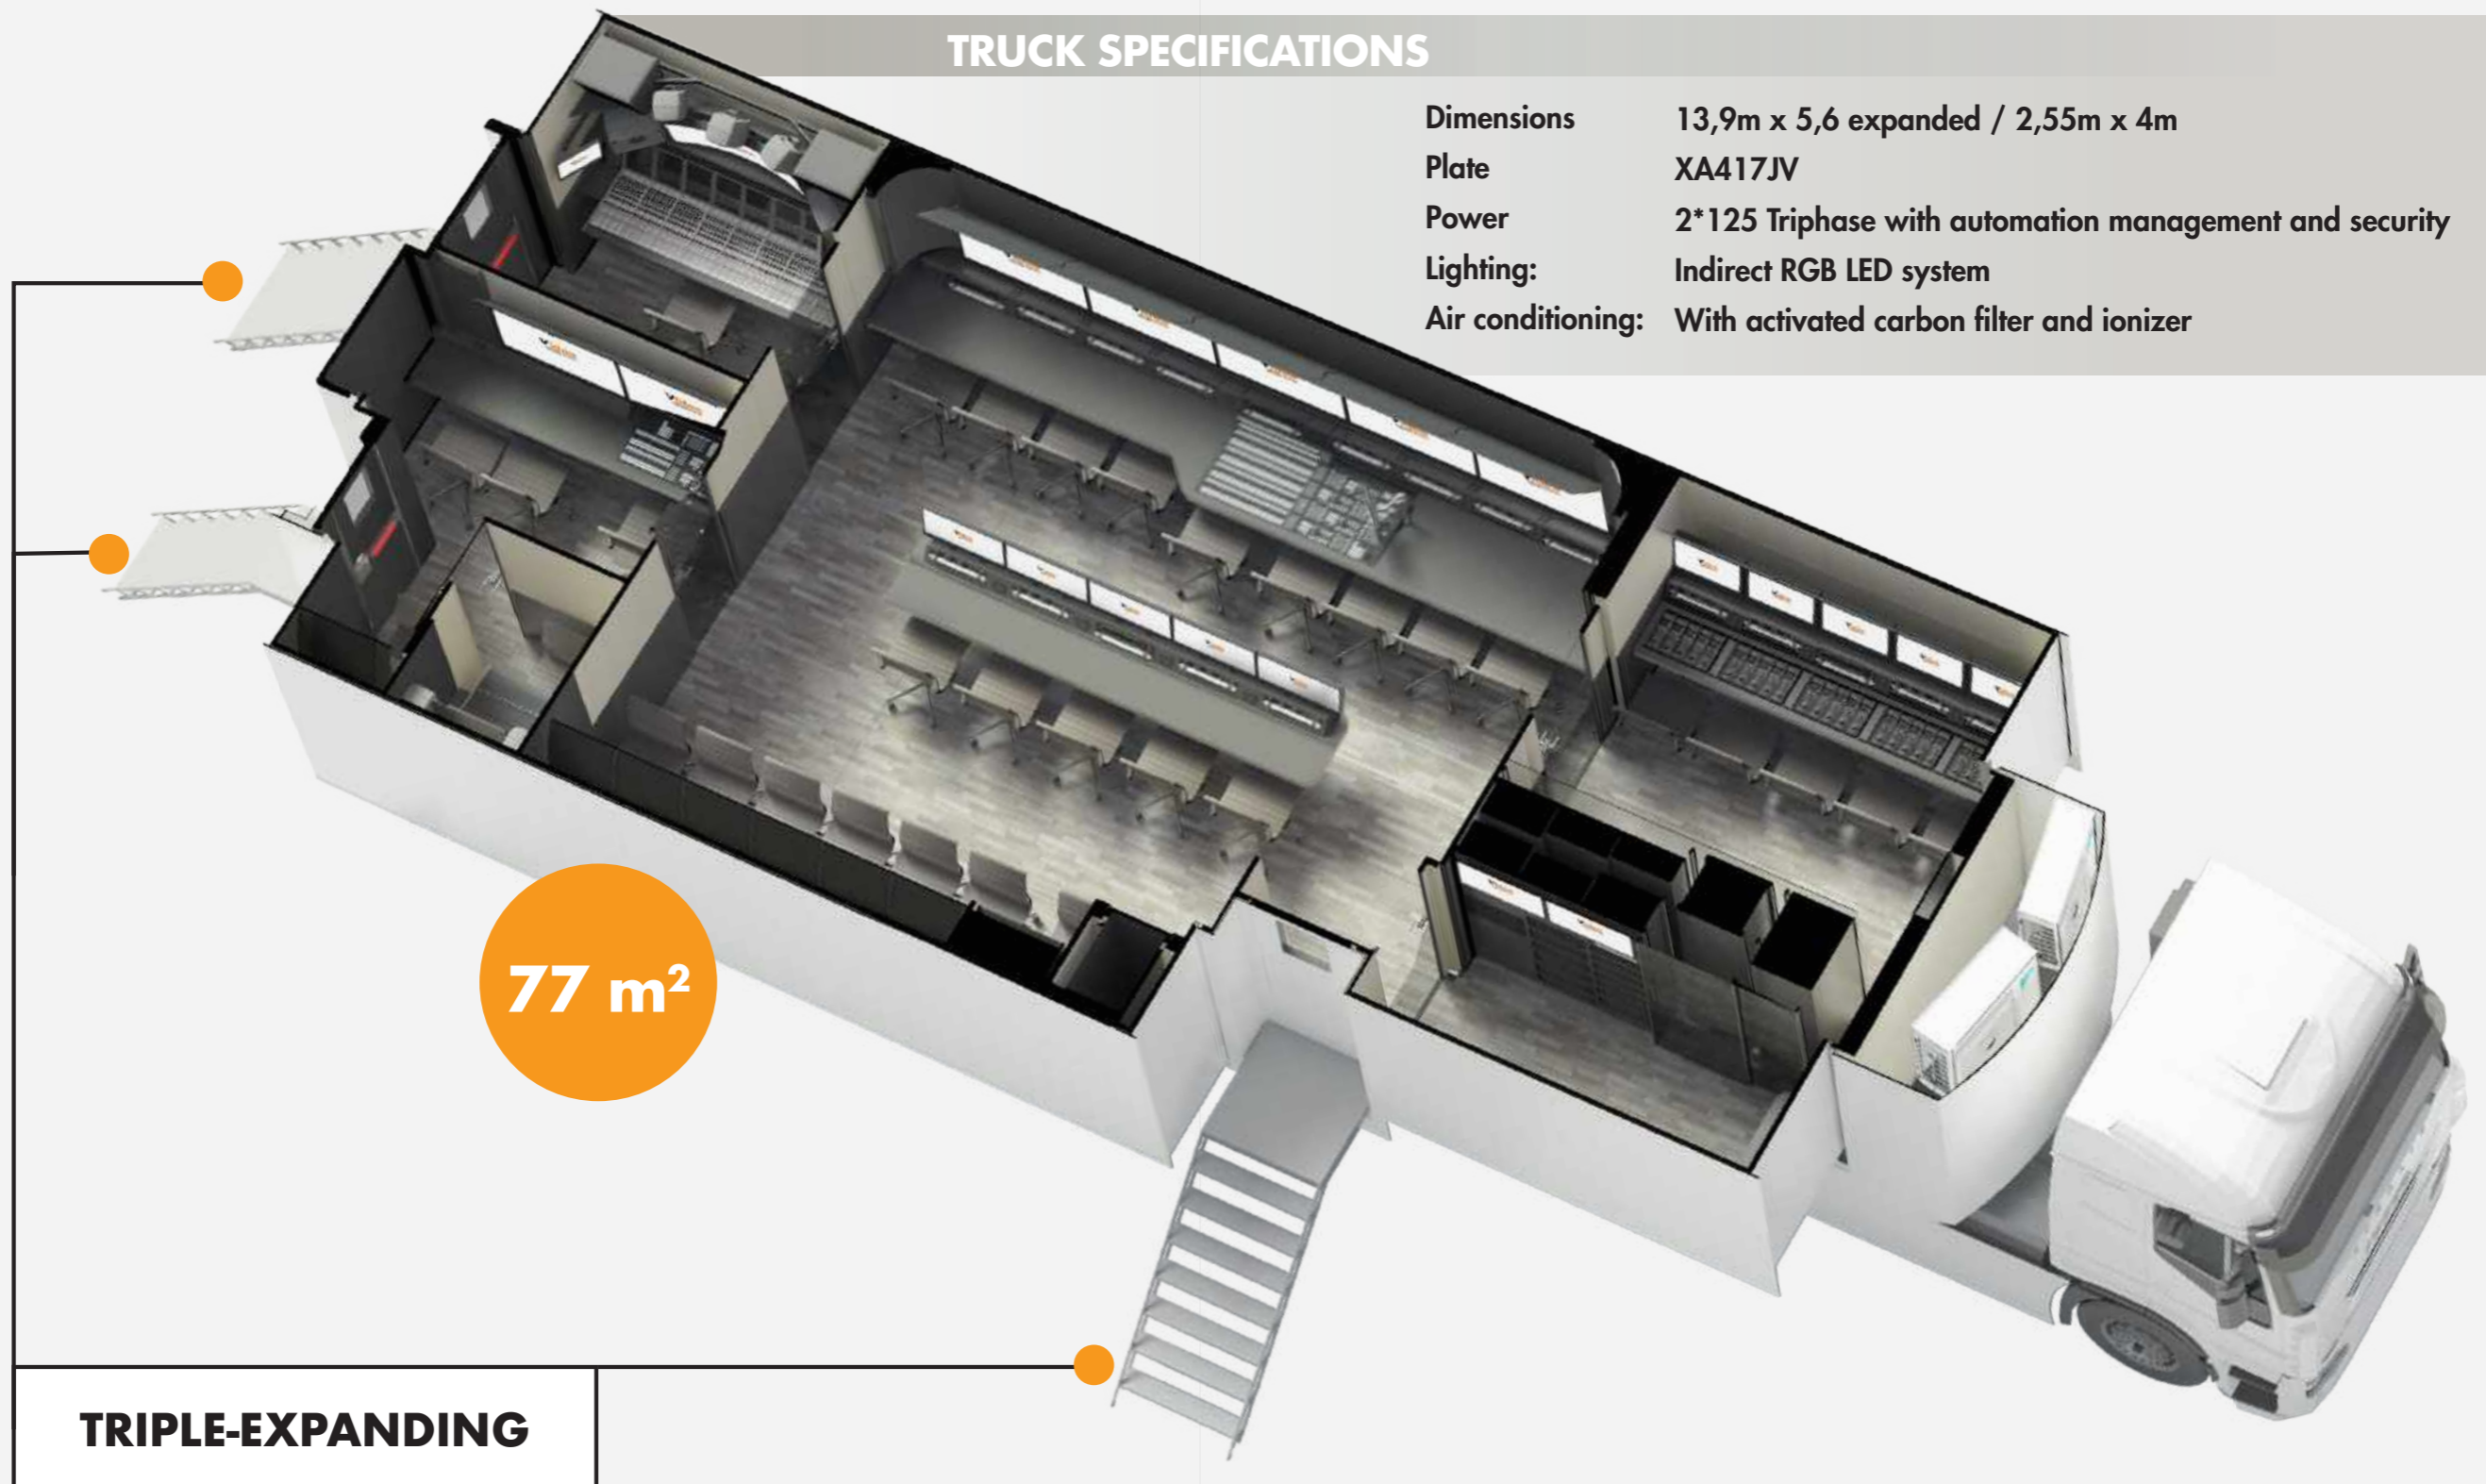

Control System

HUMAN INTERFACE H.I.	
----------------------	--

Networking

NETWORK SYSTEM CISCO	
----------------------	--

PRODUCTION AREA 1

PRODUCTION AREA 2

The new production system. Two separate control rooms.
An amazing and healthy, working space. Live the experience!

TRUCK SPECIFICATIONS

Dimensions	13,9m x 5,6 expanded / 2,55m x 4m
Plate	XA417JV
Power	2*125 Triphase with automation management and security
Lighting:	Indirect RGB LED system
Air conditioning:	With activated carbon filter and ionizer