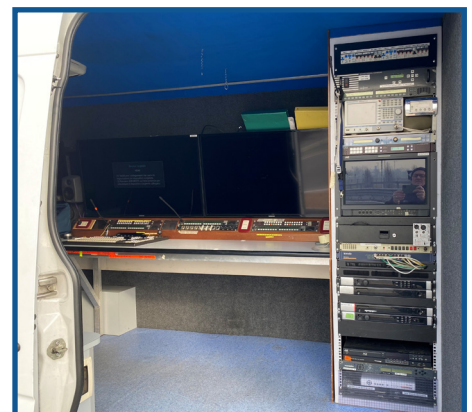

unit ITA790

POWERED

- 1x ISOLATION TRANSFORMER
- 2x UPS 7000 5 KW A4

RADIO FREQUENCY SYSTEM

- 1x ANTENNA DISH PALS PDA180 Ø 180
- 1x AUTOPOINTING ANTENNA DISH Ø 80 CALEARO
- 3x ERICSSON ENCODER AVP3000
- 3x ERICSSON RECEIVERS RX8200 DVB-S2 8PSK MPEG4 HD (4.2.0 - 4:2:2)
ENCRYPTION RAS & BISS
- 2x TWT 400+400W STELLAR COOL
- 1x HD SKY RECEIVER
- 1x HUMAX TVSAT RECEIVER
- 1x MOTOROLA TALKBACK SYSTEM
- 1x SPECTRUM ANALYZER ROHDE & SCHWARZ 3 GHz

VIDEO / AUDIO SYSTEM

- 3x MONITOR JVC 17" MOD. DTR17L4G BROADCAST
- 2x MONITOR SONY 46" MOD. FWD46B2 BROADCAST (FOR MIXER AND PRODUCTION)
- 1x MONITOR SONY 32"
- 1x VIDEO SWITCHER FORA HVS 390
- 6x HD SONY TRIAX CAMERA HSC300 + CAMERA CONTROL UNIT
- 2x LEITCH X50-AV WITH FRAME SYNC EMBEDDER / DE EMBEDDER CONVERTER
- 2x HARRIS VIDEOTEK MOD. VTM4100PKG-EJ2 EYE PATTERN DOLBY
- 1x AUDIO / VIDEO MATRIX HARRIS 128X128 / 64 VIDEO/ 64 AUDIO
- 1x HD/SD FRAME SYNC/ DEMUX 8 IN
- 6x PANEL SYSTEMS FOR VIDEO MATRIX /CONTROL/BLT/RF
- 2x HDX 6803 (DEMIX AUDIO)
- 1x APM 6801 (DEMIX AUDIO / DOLBY)
- 3x APM 6801 (EMBEDDED AUDIO/DOLBY)
- 1x DOLBY DP 570 AUDIO TOOL
- 1x DOLBY DP 571 DECODER
- 2x BLT 4IN 2 OUT
- 2x XDCAM SONY 1200
- 1x INTERCOM SYSTEM RIEDEL 24 WITH INTERCOM PANELS / AUDIO/VIDEO/
CONTROL / RVM / RF / COORDINATION
- 1x AUDIO SWITCHER YAMAHA MOD. CL5 CON 96 IN 48 OUT
- 3x DANTE "SATELLITE" SYSTEM 16 IN 8 OUT (FIBER)
- 2x HYBRID ANALOG TELEPHONE (2 LINES)
- 2x ISDN CODEC EAGLE AEQ

DIMENSIONS :

- EXTERNAL CURTAIN 4 X 3 MT
- WEIGHT 3.5 TONS
- LENGHT 7.4 M
- HEIGHT 3.2 M
- WIDTH 2.2 M