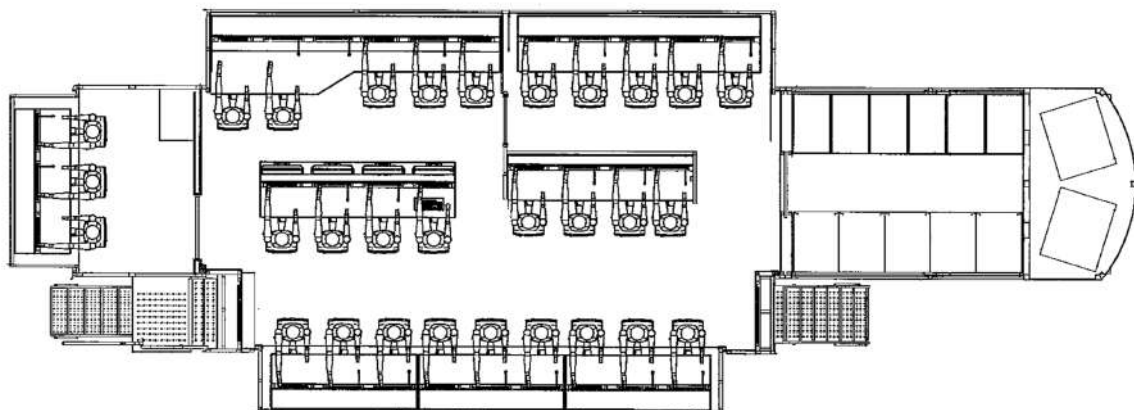

EXPANDERDOS

V!dee
WORLDWIDE BROADCAST
AND EVENT SOLUTIONS

TRUCK SPECIFICATIONS

Dimensions	14m x 2,54m x 4m / 14,9m x 5,4m x 4m expanded
Plate	P1769BDF
Weight	40 ton
Power	125 A Triphase

EXPANDERDOS

PRODUCTION AREA

Video area

VISION MIXER	1 SONY MVS-8000X (180IN-48OUT 3G-SDI, 3 M/E, 4 DVE CH)
MONITOR WALL	13 55" LCD SONY 10 17" LCD SONY TRIMASTER
SLOW MOTION & RECORDING	4 XDCAM, UP TO 6 UPON REQUEST 4 EVS XT3 8 CHANNEL WITH SLSM, 1 XTACCESS AND 1 XFILE3
CAMERAS	20 SONY HDC-1700 CAMERAS ADDITIONAL CAMERAS: 2 SONY HDC-3300 SUPER MOTION LENSES CANON - ALL FOCAL LENGTHS AVAILABLE
FRAME STORE	UP TO 18 LEITCH X50HD AND 10 LEITCH HFS6800 2 LAWO VPRO8 4 MEDIA SIGNAL NETWORK AND PROCESSING RIEDEL
VIDEO ROUTER	1 IMAGINE COMMUNICATION PLATINUM 512*512 3G-SDI

Audio area

AUDIO MIXER	1 LAWO MC ² 56 WITH 48 FADERS, 96*96 AES, 96*88 ANALOG I/O
MONITORING	NEUMANN GENELEC 5.1 SURROUND SOUND
AUDIO MATRIX	1 LAWO UP TO 3072*3072 MONO CHANNELS
RECORDER	MULTITRACK AND INSTANT REPLAY PC BASED