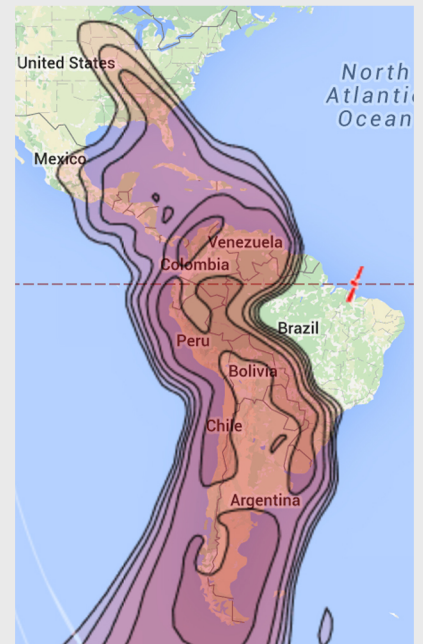

Rate Card Peruvian Elections 2016

bg^{tv}

**Second Round
Sunday 5th, June**

BG Television will be offering Live Shoot and Play Out Services From Lima, Perú

Rate Card

Live Shoot HD/SD, satellite capacity, camera, operator,
2 IFB Lines. 10 Min USD 600.-

5 Min. Additional USD 200.-

Play Out: Satellite Capacity, 10 Min USD. 400
5 Min Additional USD 200

Capacity on Intelsat 14R, KU Band

Locations: June 2nd to 4th TBD, Upon Request
Election Day: AM: Keiko Fujimori's polling place - PM: Winner's Location.